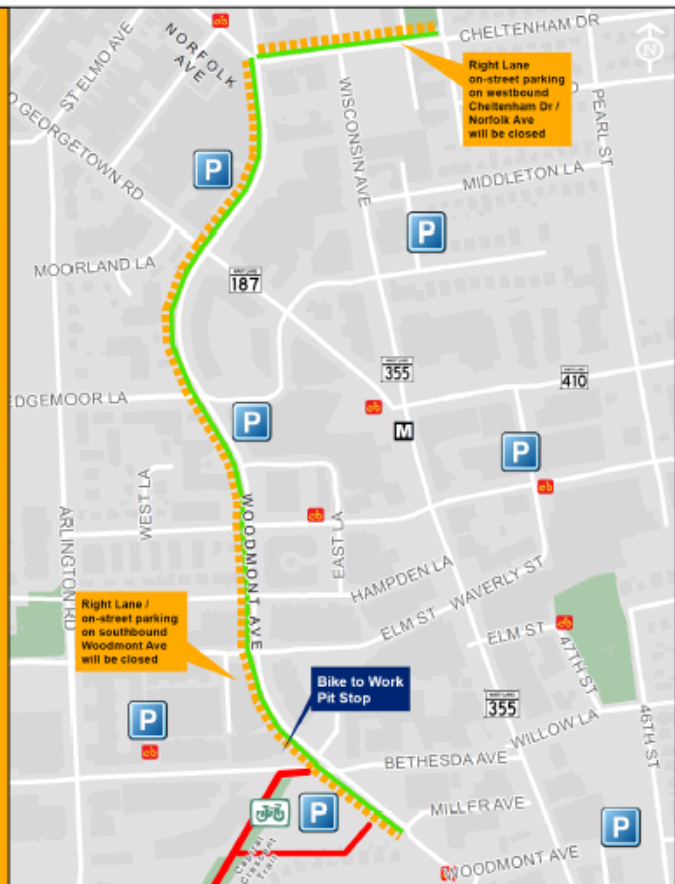

Bethesda Bike Lane Pop-up

Bike to Work Day May 17, 2019

Temporary Two-way Separated Bike Lane

& Temporary westbound and southbound right lane closure / on-street parking restrictions